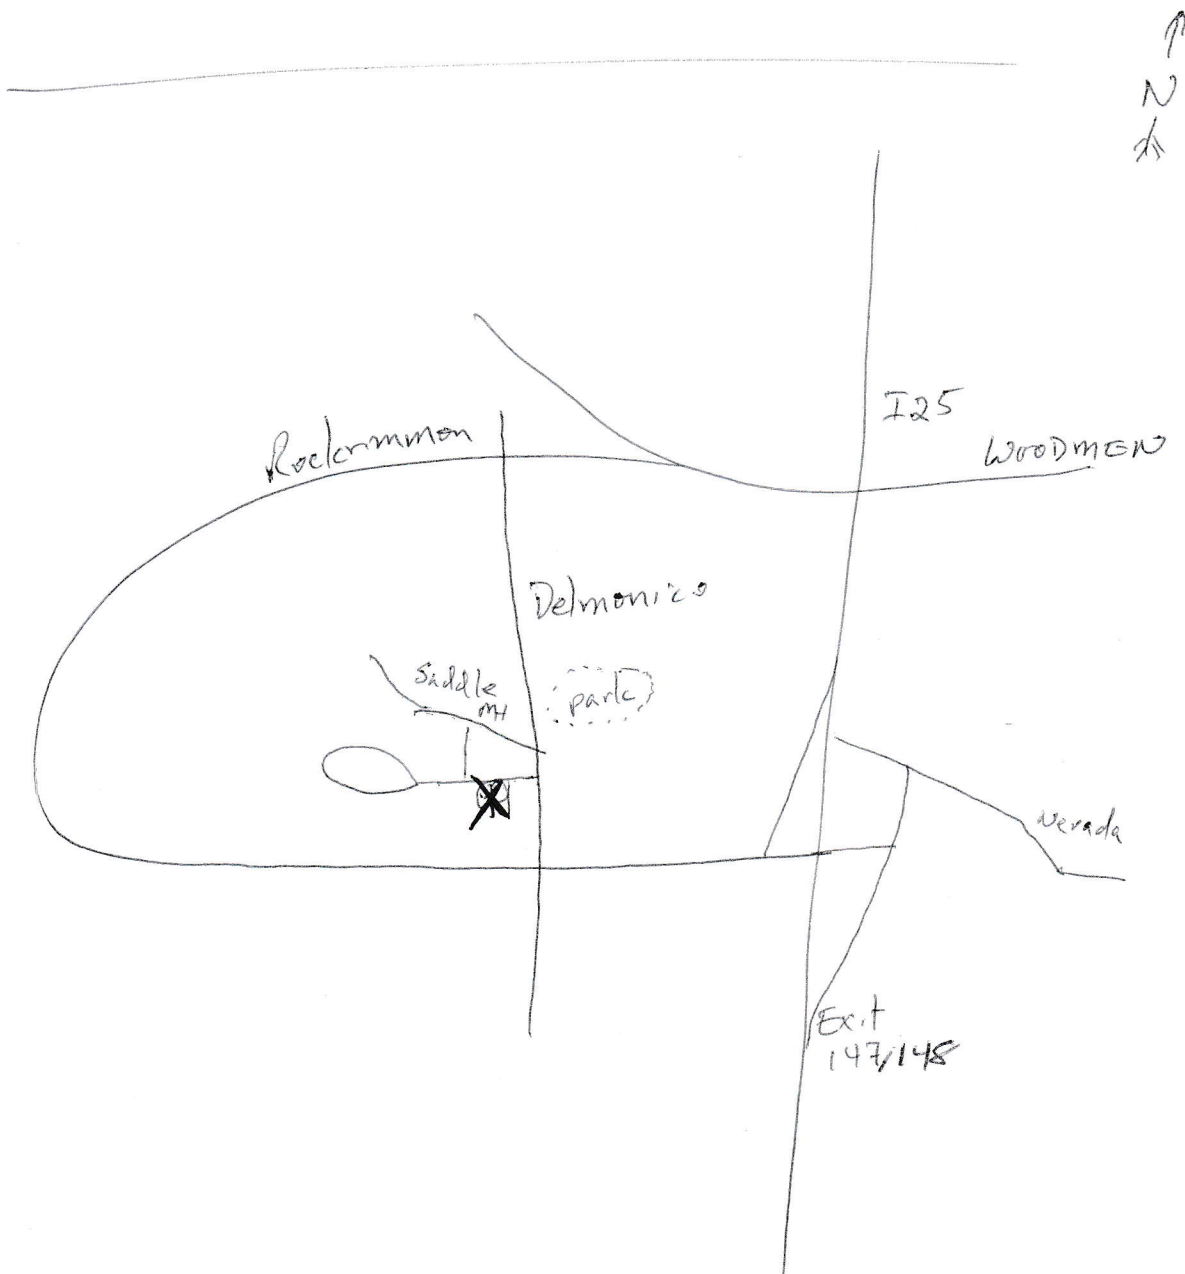

Richard's Clubhouse

301 Eagle Summit Pt #19 80919

Best bet:

Exit 147 -

"lower" Rocky Mountain

West to Delmonico

Then north - 1st left is "Eaglepointe Townhomes"

Clubhouse on left; should be adequate parking by

mailboxes + clubhouse; if not, go further on Eagle Summit Pt.